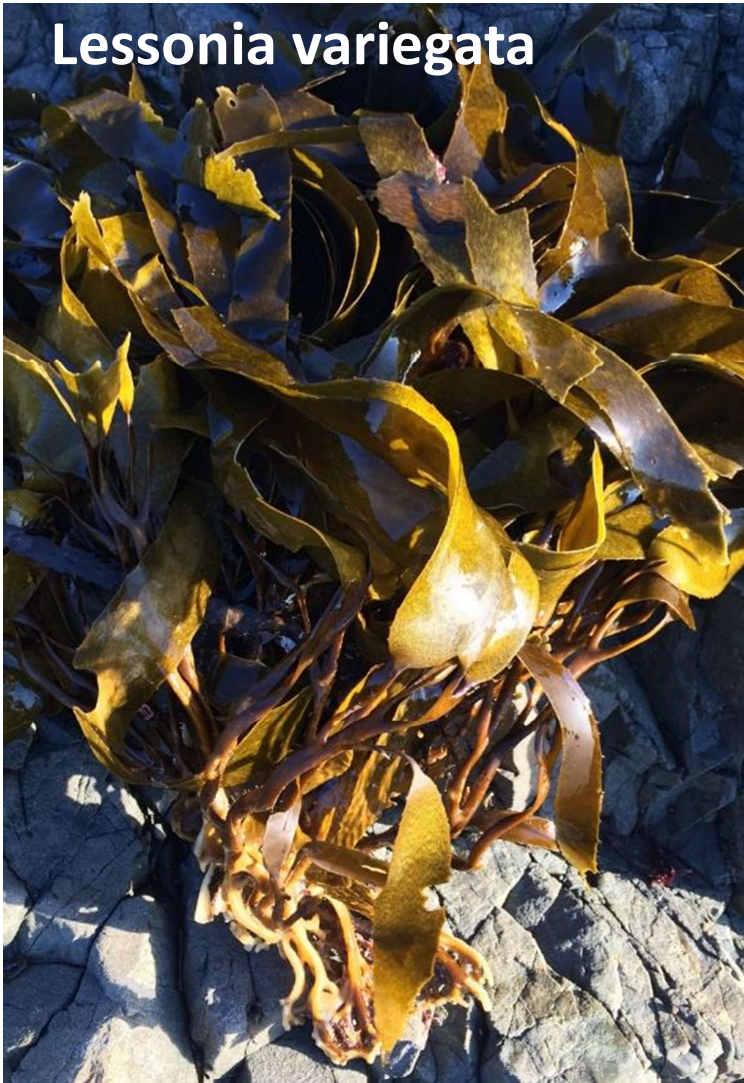

Lessonia variegata

wuc.org.nz

More information email wellington_underwater@gmail.com